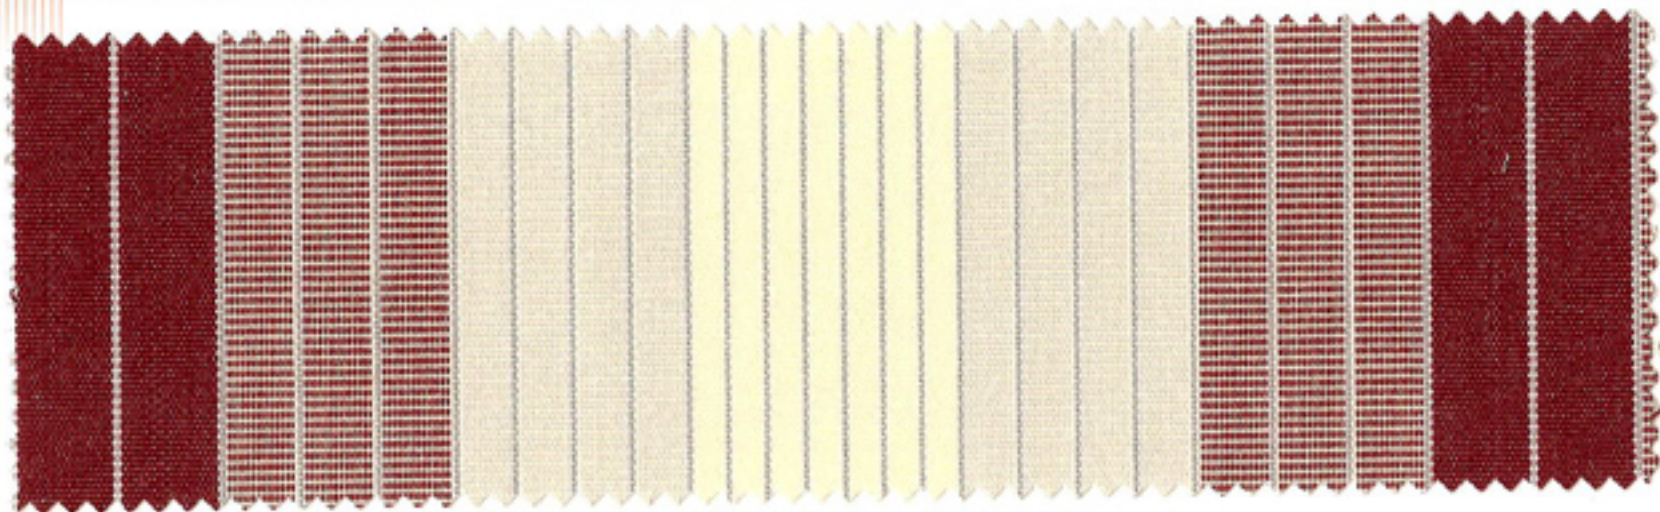

HighTEX
Quality

ACRYLIC

5
YEARS
WARRANTY

TEXGARD
WATER
CLEAN