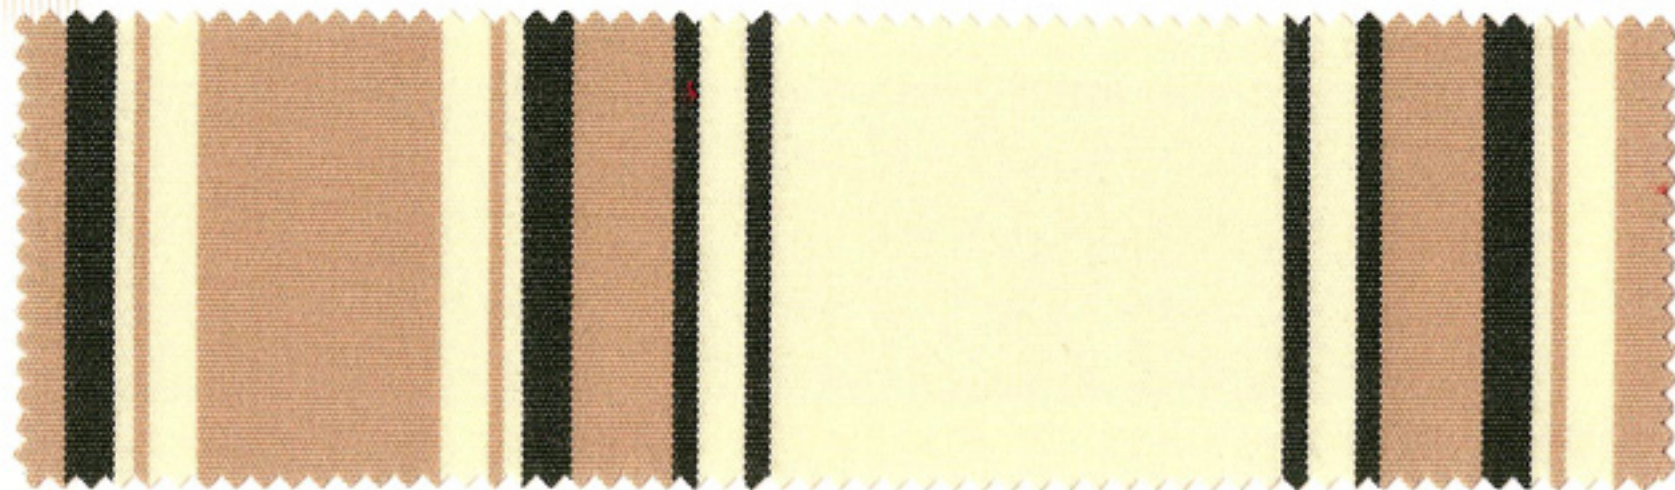

HighTEX
Quality

ACRYLIC

5
YEARS
WARRANTY

TEX
GARD
NON-CLEAN

50
YEARS